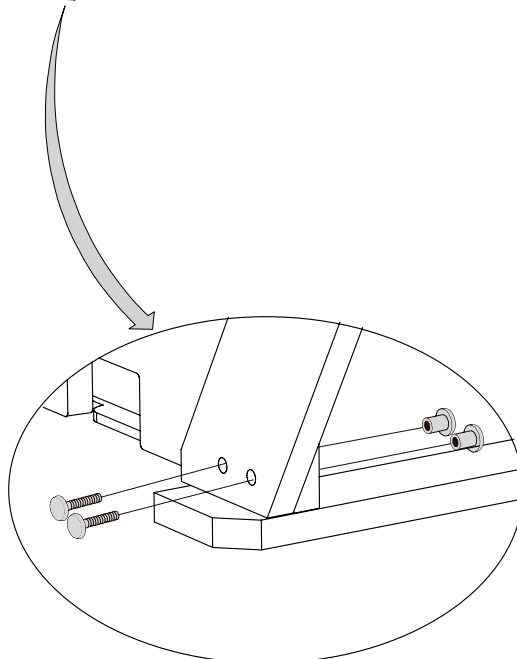

Sand / water table

547.9 x 17.5 x 88mm

4

4x

s2

8x

s3

8x

FINISH