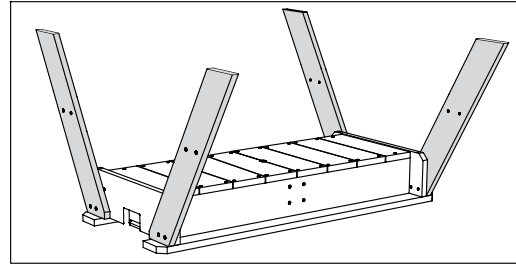

Sand / water table

547.9 x 17.5 x 88mm

4

4x

s2

8x

s3

8x

FINISH