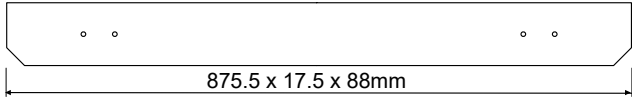

Sand / water table

5

2x

s2

8x

s3

8x