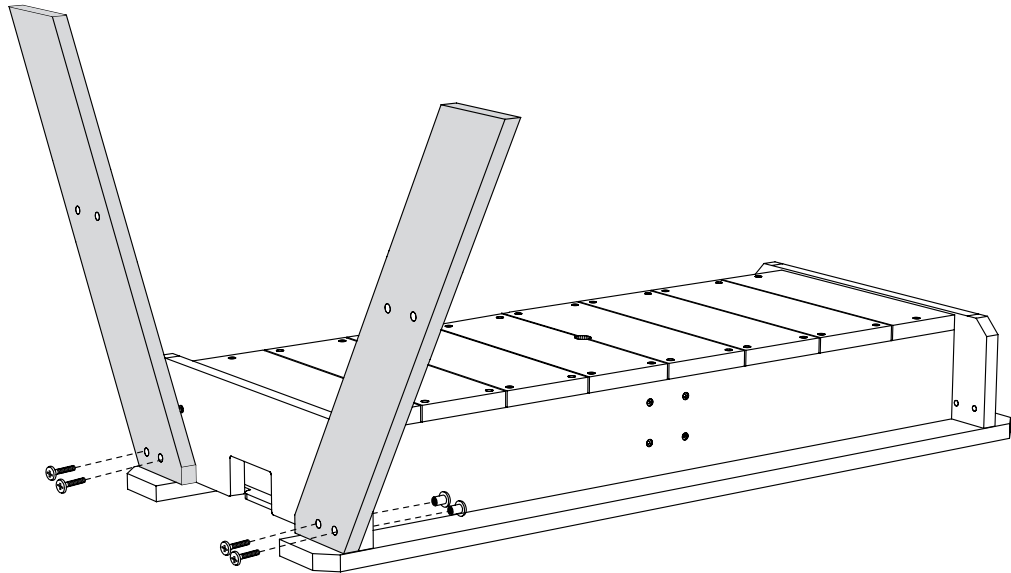

Sand / water table

547.9 x 17.5 x 88mm

4

4x

s2

8x

s3

8x

FINISH