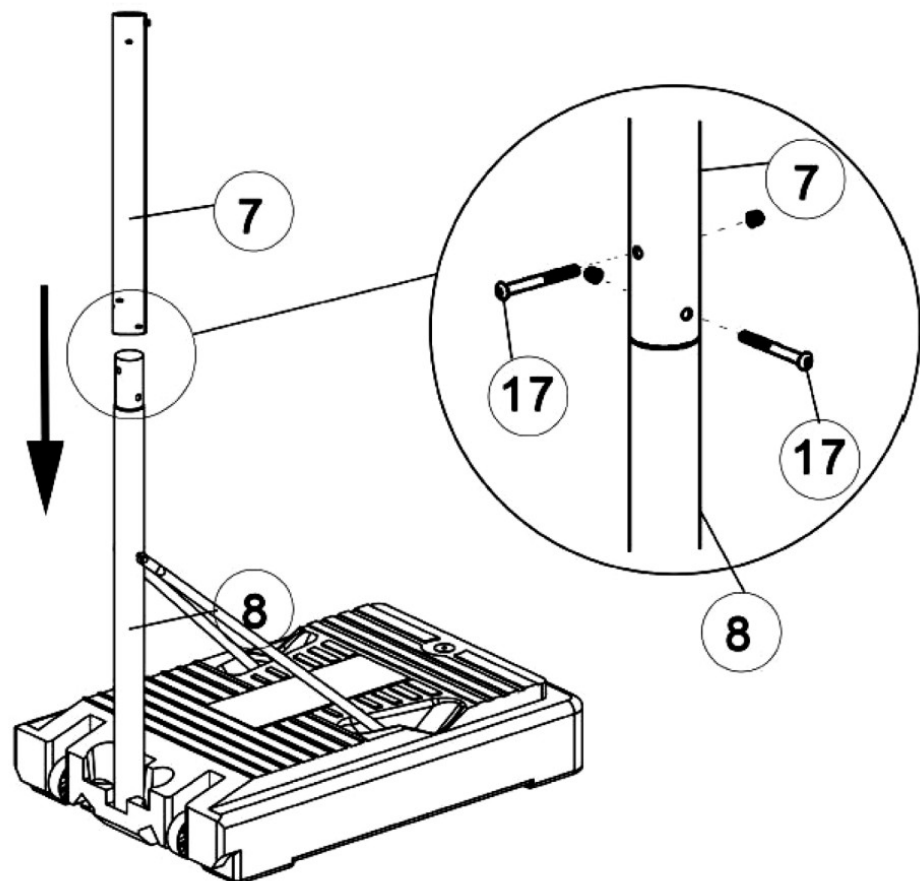

Part List

1	Backboard		1
2	Goal Ring		1
3	Net		1
4	Tools		4
5	Screw		1
6	Top Pole		1
7	Middle Pole		1
8	Lower Pole		1
9	Base		1

10	Axle		1
11	Wheel		2
12	Lower Brace		2
13	Cover		1
14	Bolt, Nuts Washer M8*70		1
15	Bolt, washer sets M6*16		4
16	Bolt, Nuts Washer M5*35		4
17	Bolt, Nuts Washer M8*65		3

Step 1

Step 2

Step 3

Step 4

Step 5

Step 6

Step 7