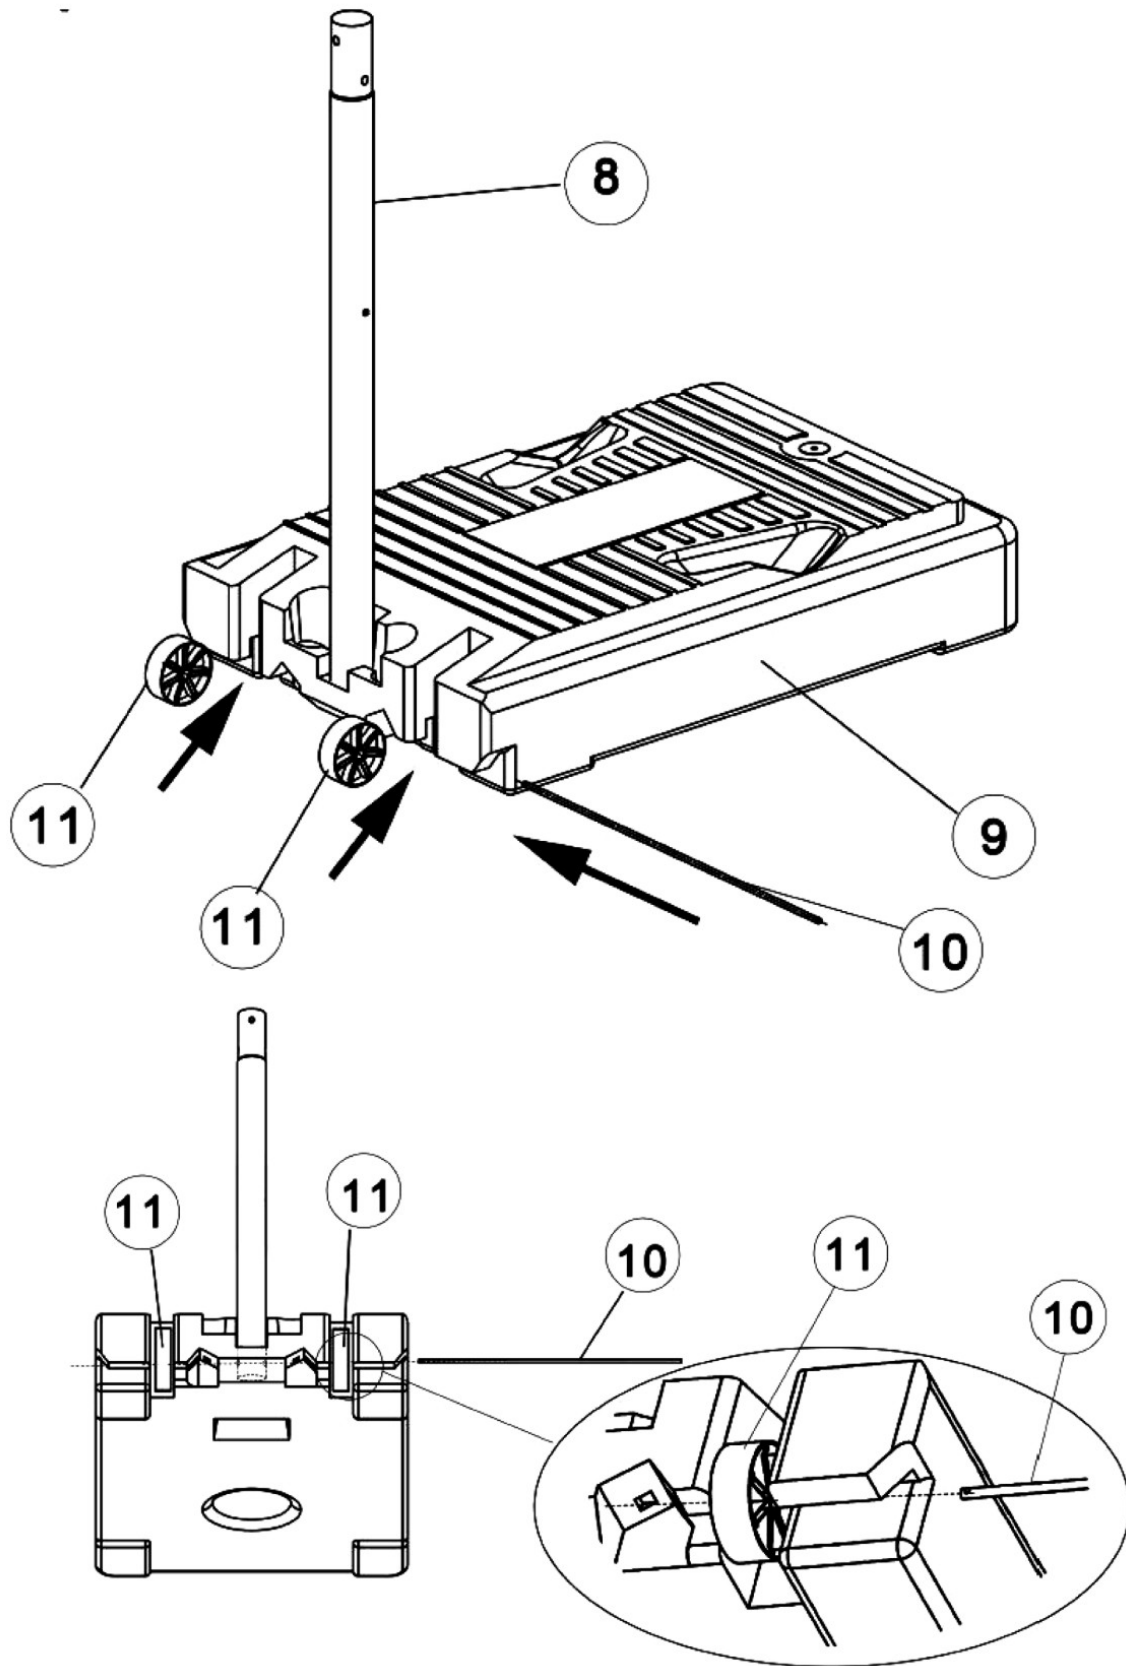

10	Axle		1
11	Wheel		2
12	Lower Brace		2
13	Cover		1
14	Bolt, Nuts Washer M8*70		1
15	Bolt, washer sets M6*16		4
16	Bolt, Nuts Washer M5*35		4
17	Bolt, Nuts Washer M8*65		3

Step 1