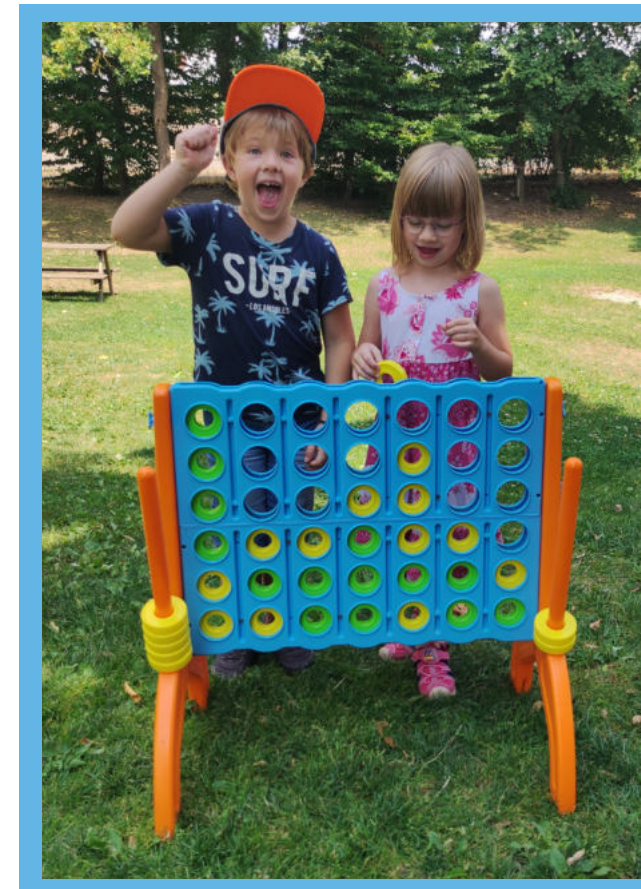

XL 4 in Line

incl. 42 tokens

Slider to release the tokens

safe stand

- big 4 in line game
- huge fun for indoors and outdoors
- easy to assemble due to plug-in system
- weatherproof, easy-care plastic
- dimensions: ca. 73 x 49 x 72,5 cm

[Link to the Video](#)

Carton size:
51,1 x 12,4 x 74,6 cm

Item number: 60011
GTIN: 4251357600115