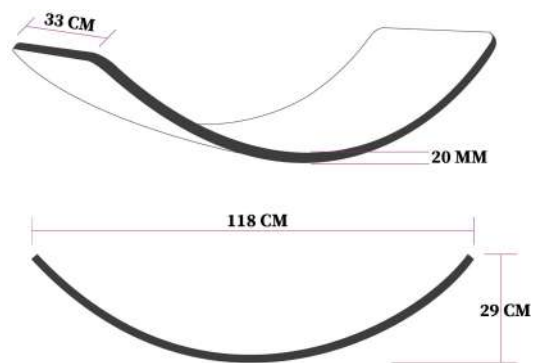

KateHaa Wooden Toys

Learn, Play and Explore

WOODEN ACTIVITY TOY BALANCE BOARD **EXTRA LARGE**

INSTRUCTIONS FOR
MAINTENANCE AND SAFE USE.

MADE IN LATVIA

KateHaa SIA
Annas st.18, Ikskile,
Ogre reg., Latvia, LV-5052
Email: info@katehaa.com
www.katehaa.com

The package contains:

A - BALANCE BOARD

Technical information

MADE FROM DURABLE AND STURDY BALTIC BIRCH PLYWOOD.
SUPPORTED WEIGHT UP TO **220 KG / 480 LBS**

MODEL: XLNAT

Thank you!

FOLLOW US ON:

*KateHaa SIA protects it's unique designs worldwide
with patents and design registrations.*