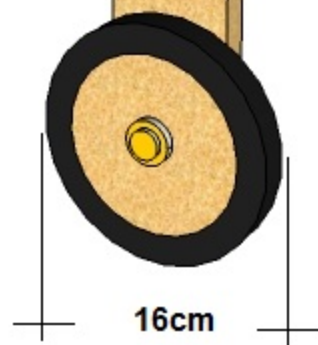

Wheel Sun lounger Assembling

16cm