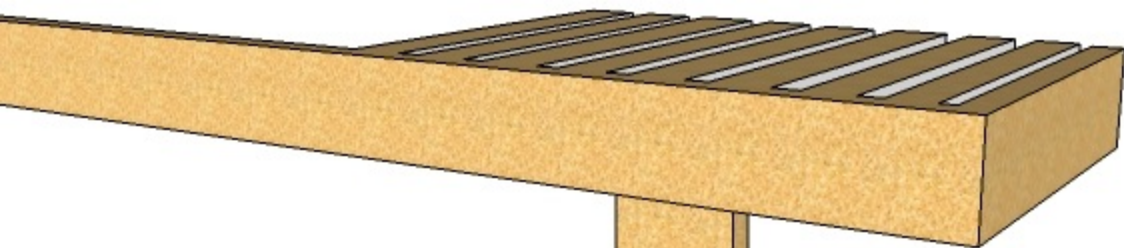

Wheel Sun lounger Assembling

16cm