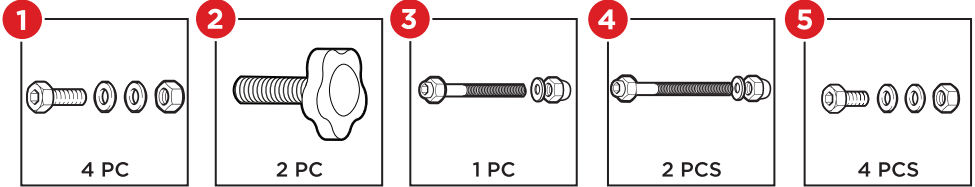

HARDWARE

HARDWARE