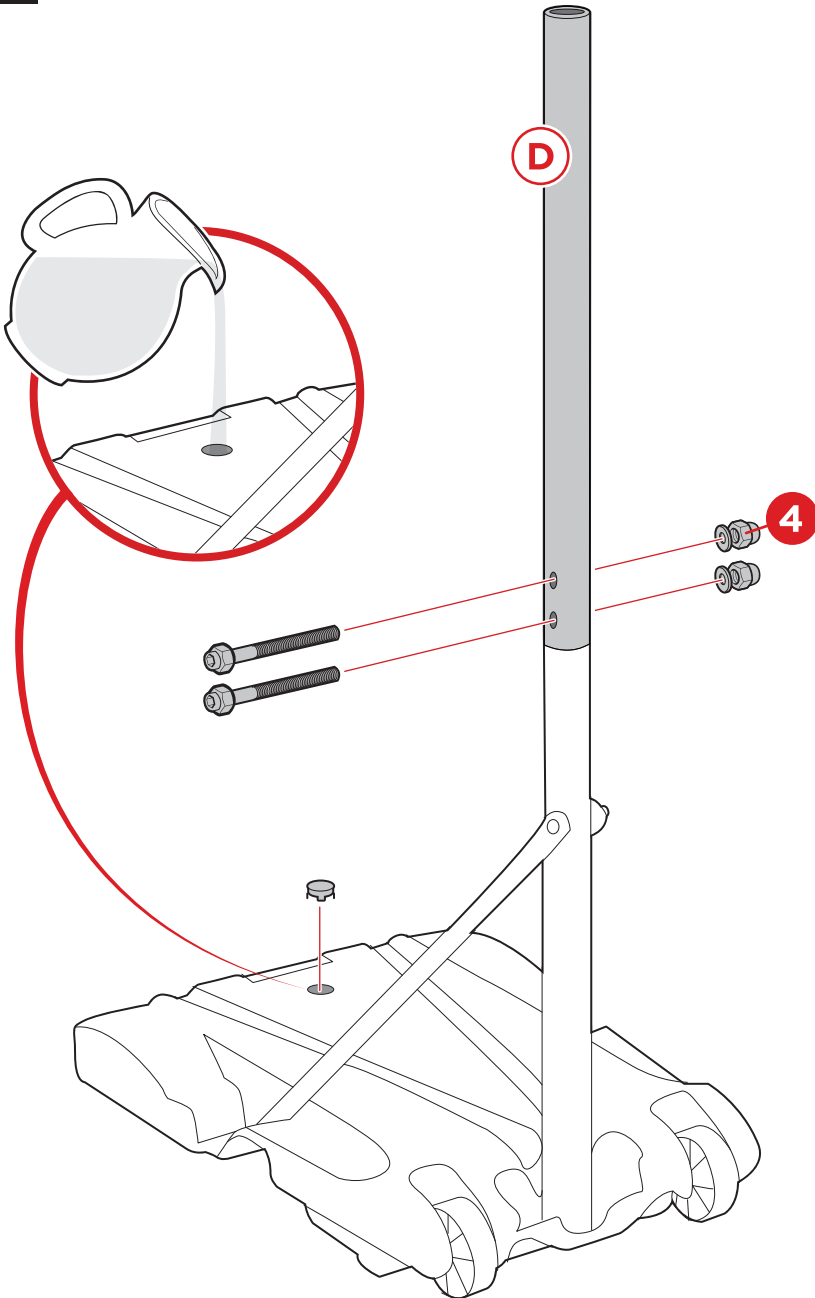

Position the part I wheels and part E lower pole on the part J base. Slide the part A axle through the wheels and lower pole to secure them in place.

Attach the left and right lower brace (part B) to part J base and the lower pole with four part 1 bolt sets and a part 3 bolt set.

PRODUCT ASSEMBLY

2

Connect the part D middle pole to the lower pole with two part 4 bolts. Fill the base with sand or water. Note: Do not continue assembly until the base is filled.

PRODUCT ASSEMBLY

3

Fasten the part F net to part G rim, connecting each loop through a metal hook.
Secure the rim to part H backboard and part C top pole with four part 5 bolts.