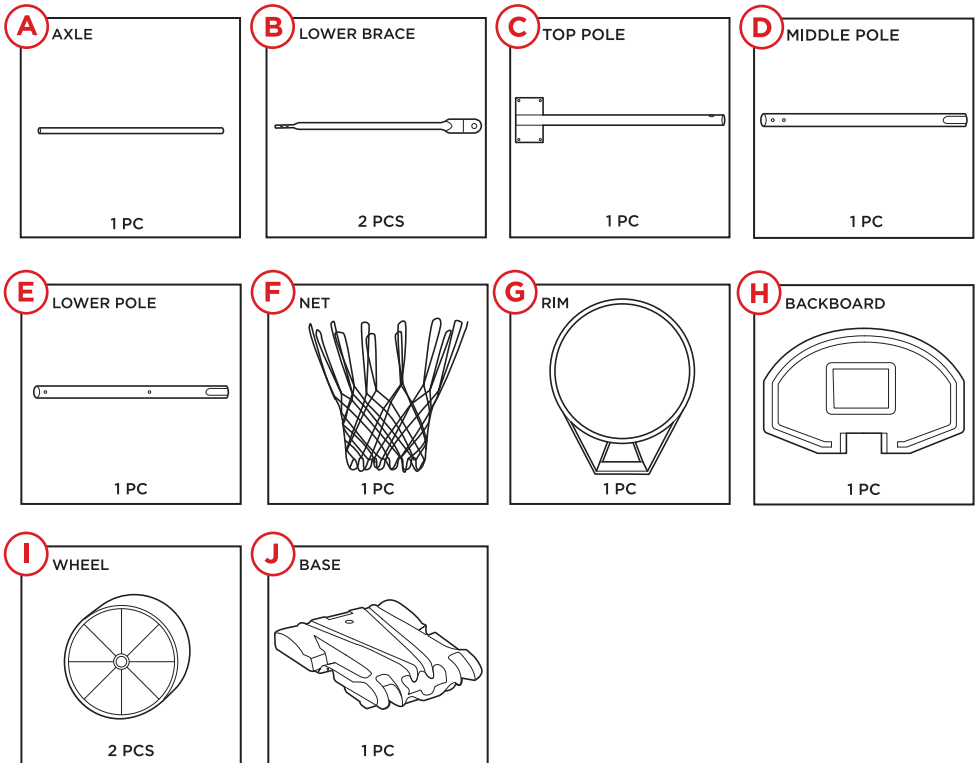

HARDWARE

HARDWARE

PARTS