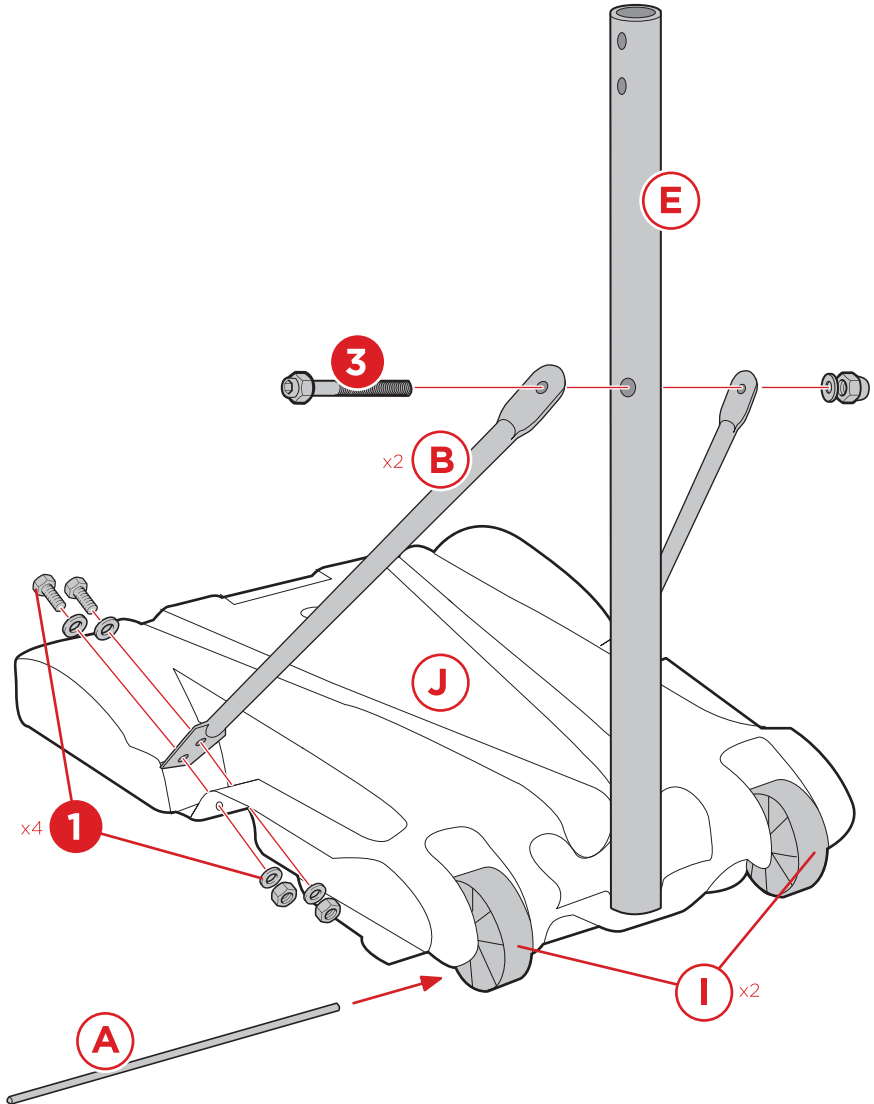

Position the part I wheels and part E lower pole on the part J base. Slide the part A axle through the wheels and lower pole to secure them in place.

Attach the left and right lower brace (part B) to part J base and the lower pole with four part 1 bolt sets and a part 3 bolt set.

PRODUCT ASSEMBLY

2

Connect the part D middle pole to the lower pole with two part 4 bolts. Fill the base with sand or water. Note: Do not continue assembly until the base is filled.

PRODUCT ASSEMBLY

3

Fasten the part F net to part G rim, connecting each loop through a metal hook.
Secure the rim to part H backboard and part C top pole with four part 5 bolts.