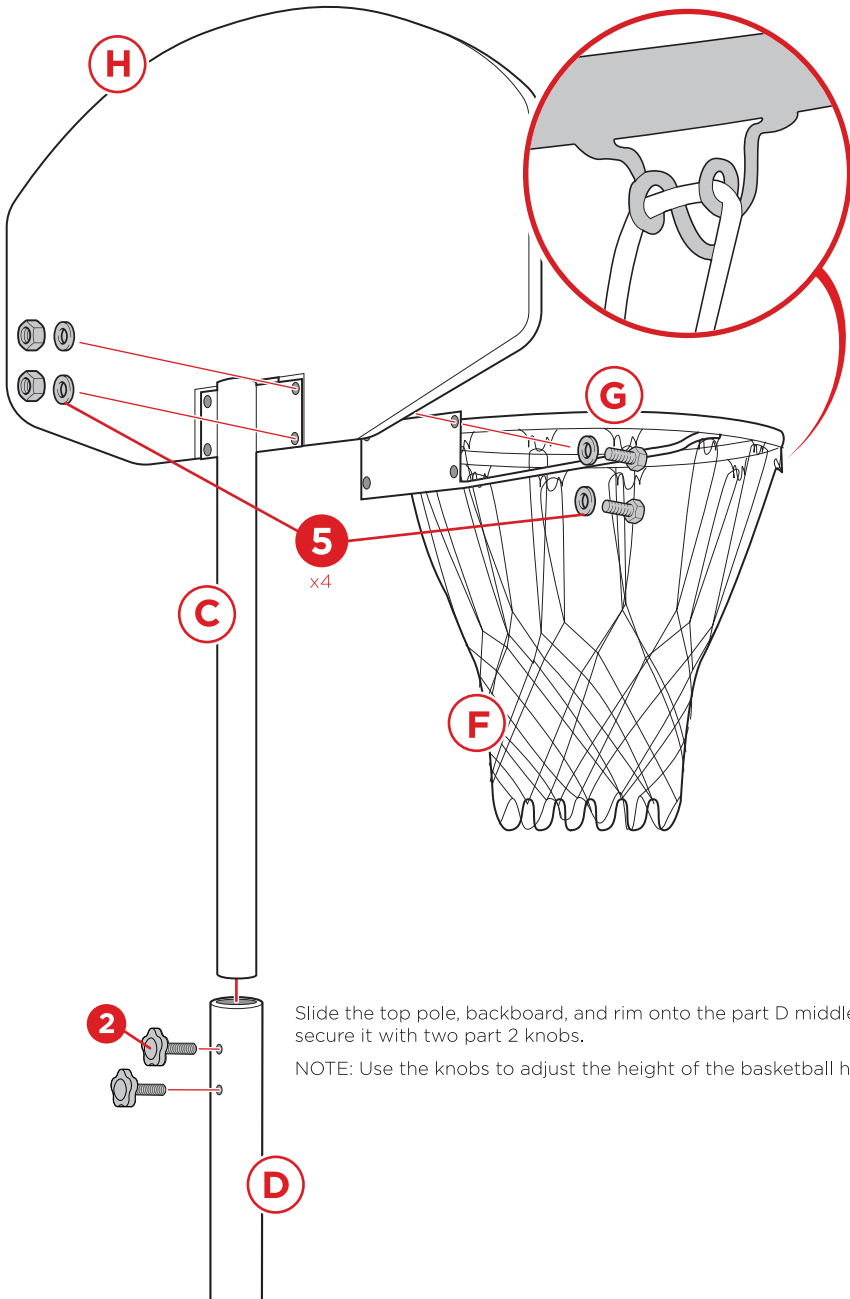

Position the part I wheels and part E lower pole on the part J base. Slide the part A axle through the wheels and lower pole to secure them in place.

Attach the left and right lower brace (part B) to part J base and the lower pole with four part 1 bolt sets and a part 3 bolt set.

PRODUCT ASSEMBLY

2

Connect the part D middle pole to the lower pole with two part 4 bolts. Fill the base with sand or water. Note: Do not continue assembly until the base is filled.

PRODUCT ASSEMBLY

3

Fasten the part F net to part G rim, connecting each loop through a metal hook.
Secure the rim to part H backboard and part C top pole with four part 5 bolts.

CAUTION DURING USE

- Do not hang from the rim or climb on the pole. Do not climb on the base or structure in general, as this could result in serious injuries.
- Adjustment and moving of the basketball set must be carried out by adults.
- Always check the unit to ensure the base is full of water or sand, and that all fittings and hardware are tight before each use.
- Always place the base of the set on a flat surface.
- Do not allow water to freeze in the base.
- The set requires two people for assembly.
- Check the base regularly for any leakage before playing.